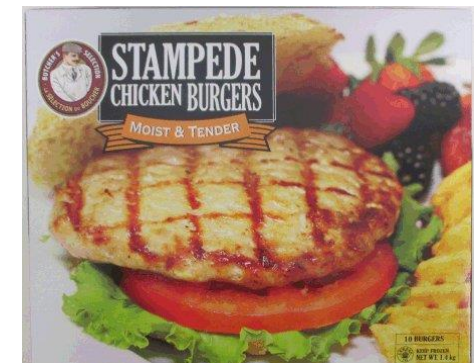

Keep posted in-store until: April 17, 2018